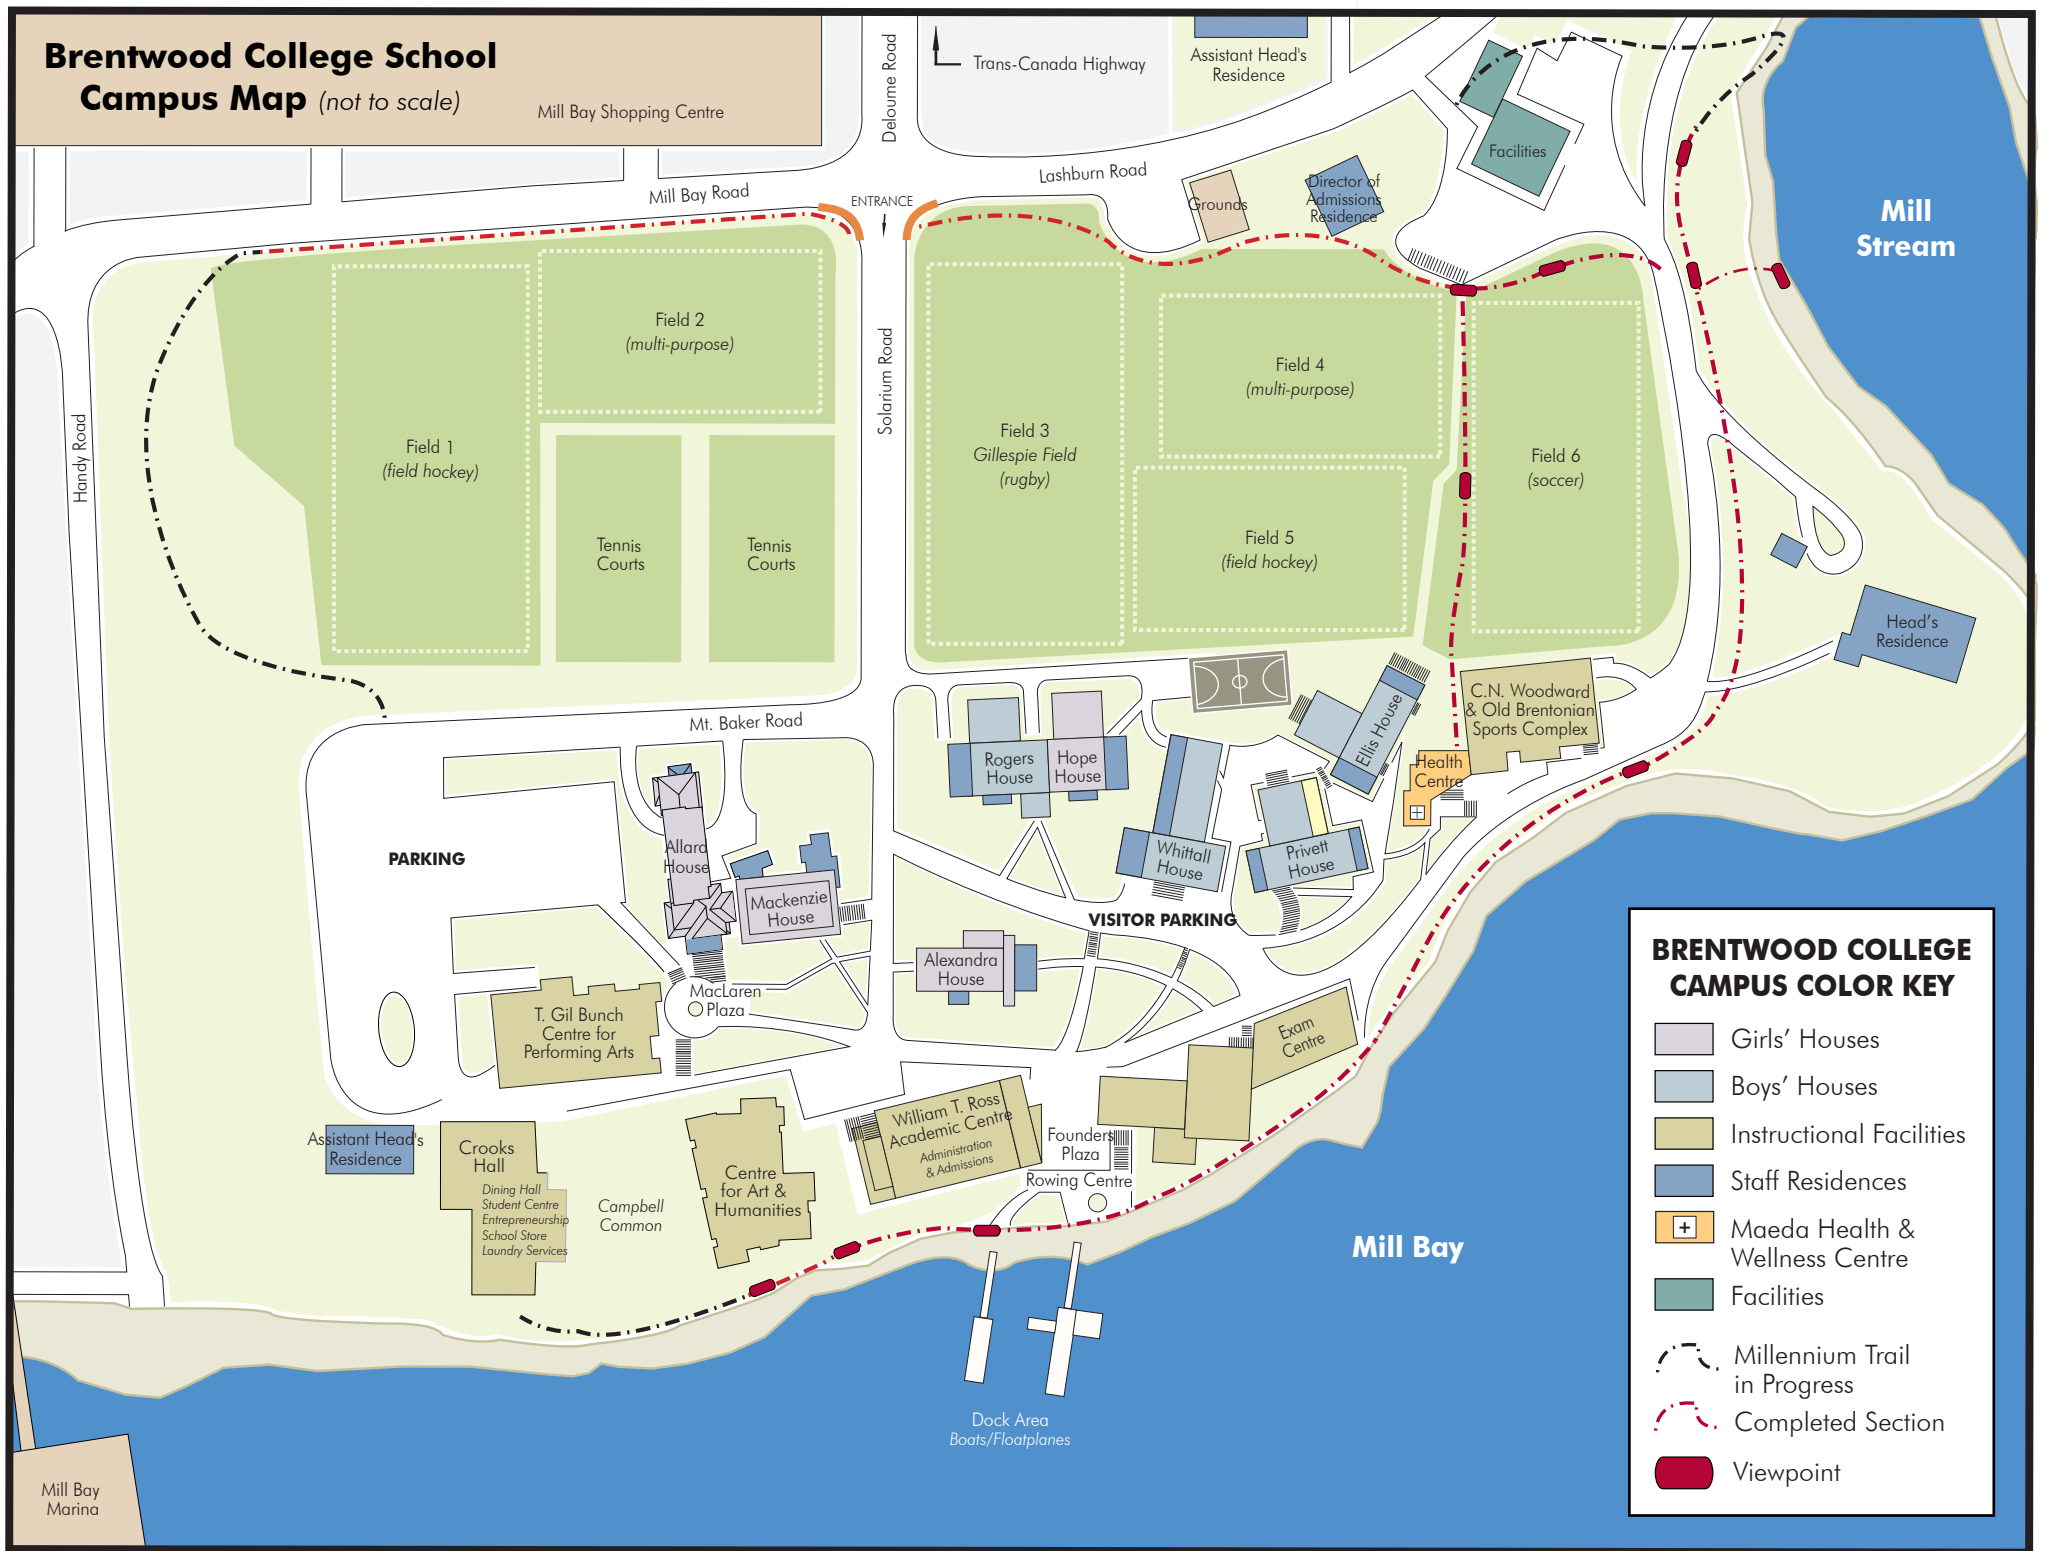

Brentwood College School Campus Map (not to scale)

Mill Bay Shopping Centre

BRENTWOOD COLLEGE CAMPUS COLOR KEY

- Girls' Houses
- Boys' Houses
- Instructional Facilities
- Staff Residences
- + Maeda Health & Wellness Centre
- Facilities
- Millennium Trail in Progress
- Completed Section
- Viewpoint